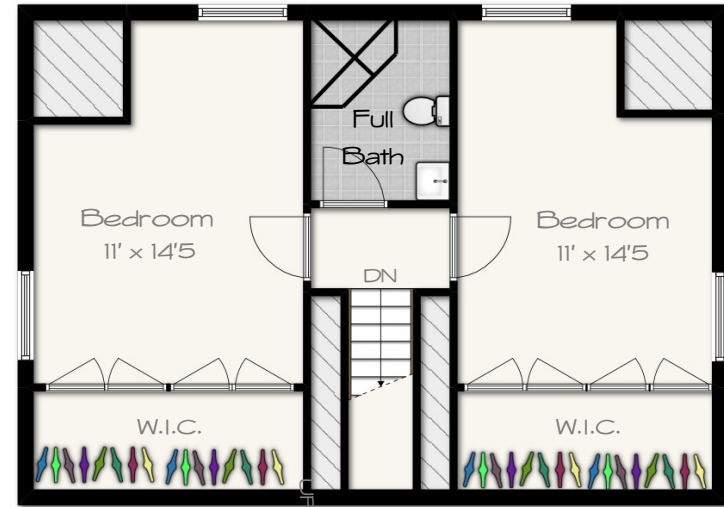

FIRST FLOOR

SECOND FLOOR

7 MOORE STREET

NATICK, MASSACHUSETTS

APPROXIMATE SQUARE FOOTAGE:

First Floor	700 SF
Second Floor	525 SF
Total Square Footage	1,225 SF

All dimensions and square footage are approximate. Not drawn to scale. Floor plans are presented for marketing purposes only. Buyer should perform due diligence.
©2017 MeetingHouse Media | 617.828.4127