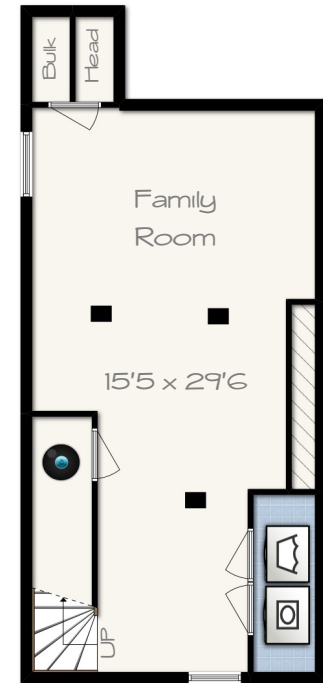

FIRST FLOOR

SECOND FLOOR

LOWER LEVEL

## APPROXIMATE SQUARE FOOTAGE:

FIRST FLOOR:	576 SF
SECOND FLOOR:	814 SF
LOWER LEVEL:	457 SF
<b>TOTAL LIVING AREA:</b>	<b>1,847 SF</b>

All dimensions and square footage are approximate. Not drawn to scale. Floor plans are presented for marketing purposes only. Buyer should perform due diligence.  
©2018 Meeting House Media | 617.828.4127