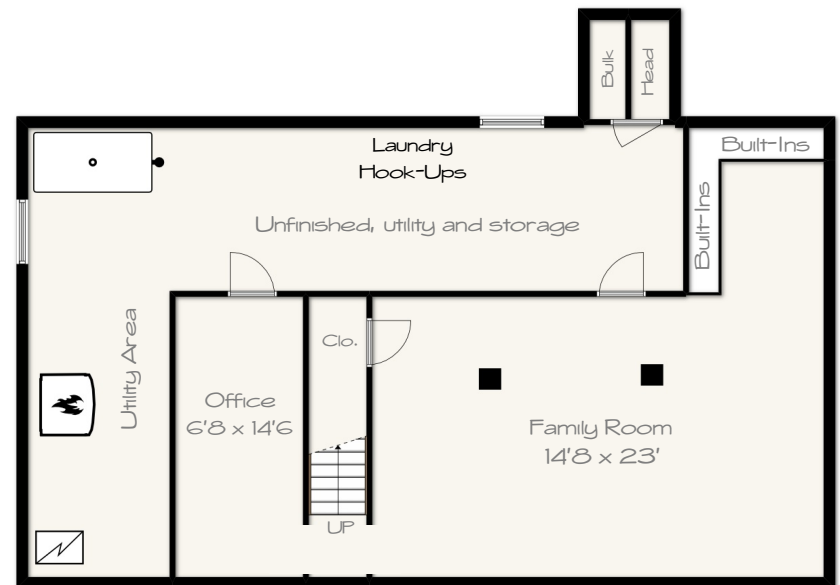

MAIN LEVEL

LOWER LEVEL

4 HEMLOCK DRIVE

MEDWAY, MASSACHUSETTS

APPROXIMATE SQUARE FOOTAGE:

| | |
|--------------------|----------|
| MAIN LEVEL: | 1,044 SF |
| LOWER LEVEL: | 482 SF |
| TOTAL LIVING AREA: | 1,526 SF |

All dimensions and square footage are approximate. Not drawn to scale. Floor plans are presented for marketing purposes only. Buyer should perform due diligence.
 ©2018 MeetingHouse Media | 617.828.4127