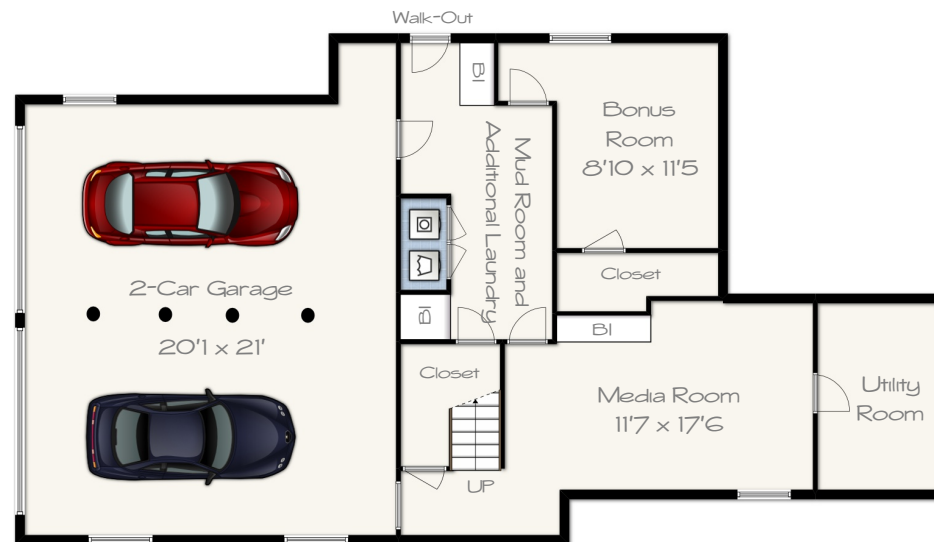

FIRST FLOOR

SECOND FLOOR

LOWER LEVEL

29 OLDE COACH ROAD
WESTBOROUGH, MASSACHUSETTS

APPROXIMATE SQUARE FOOTAGE:

FIRST FLOOR:	1,450 SF
SECOND FLOOR:	884 SF
LOWER LEVEL:	630 SF
TOTAL SQUARE FOOTAGE:	2,964 SF

All dimensions and square footage are approximate. Not drawn to scale. Floor plans are presented for marketing purposes only. Buyer should perform due diligence.
©2018 Meeting House Media | 617.828.4127