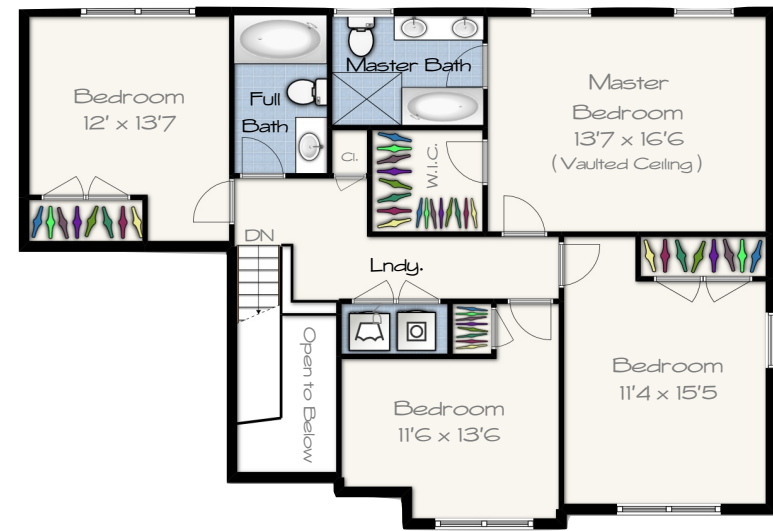

FIRST FLOOR

SECOND FLOOR

# 27 DERBY STREET

FRAMINGHAM, MASSACHUSETTS

APPROXIMATE SQUARE FOOTAGE:

First Floor	1,130 SF
Second Floor	1,070 SF
Total Square Footage	2,200 SF

All dimensions and square footage are approximate. Not drawn to scale. Floor plans are presented for marketing purposes only. Buyer should perform due diligence.  
©2018 Meeting House Media | 617.828.4127