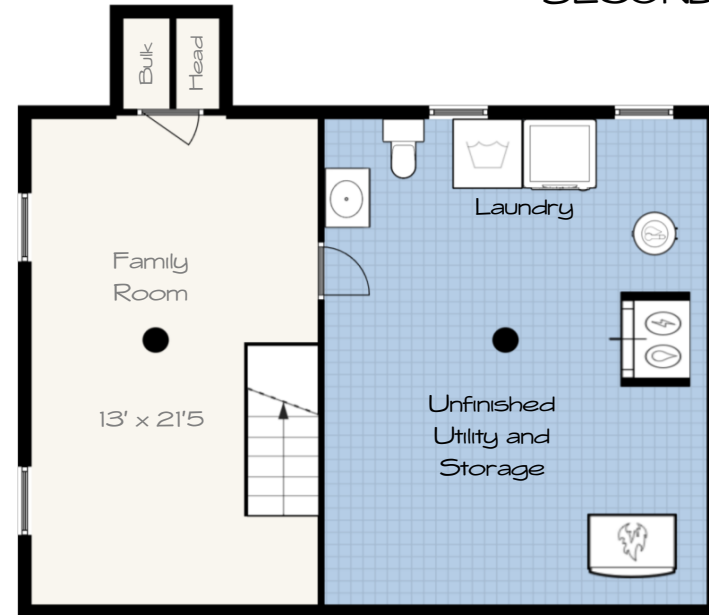

SECOND FLOOR

LOWER LEVEL

21 GREENFIELD STREET  
 ATTLEBORO, MASSACHUSETTS

APPROXIMATE SQUARE FOOTAGE:

FIRST FLOOR:	768 SF
SECOND FLOOR:	422 SF
LOWER LEVEL:	280 SF
TOTAL:	1,470 SF

All dimensions and square footage are approximate. Not drawn to scale. Floor plans are presented for marketing purposes only. Buyer should perform due diligence.  
 ©2021 www.MFLphoto | 617.828.4127