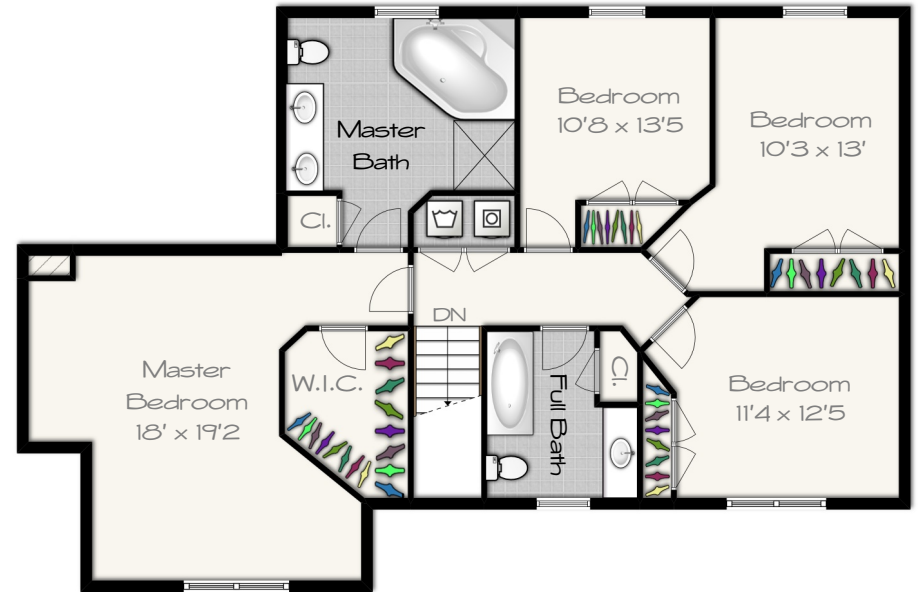

FIRST FLOOR

SECOND FLOOR

17 PLEASANT STREET

FRAMINGHAM, MASSACHUSETTS

APPROXIMATE SQUARE FOOTAGE:

First Floor	1,221 SF
Second Floor	1,213 SF
Total Square Footage	2,434 SF

All dimensions and square footage are approximate. Not drawn to scale. Floor plans are presented for marketing purposes only. Buyer should perform due diligence.
 ©2017 MeetingHouse Media | 617.828.4127